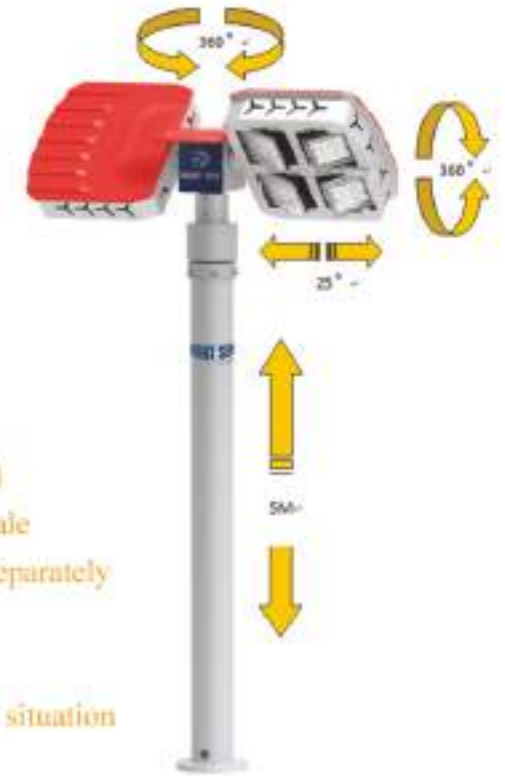

Budhella Vikas Puri New Delhi – 110018 (INDIA)

Catalog2024

rfconnector.in

**New Appearance
Multi-functional
High Brightness**

- DC24V
- 8*100W
- 3-15M (optional)
- Flood/Spot adjustable
- Right/left rotary separately
- Pneumatic mast
- Internal wires
- Reset to hide-way situation

Electric mast

Tripod mast

Voltage: DC12/24V
Power: 180W
Extended height: 2-5M
Remote: YES
Weight: 50KG+

Heavy duty lodge equipment CD50

Voltage: DC12/24V
Power: 120W
Extended height: 1M
Remote: YES
Weight: 28KG

WJ893

Voltage: DC25.9V
Power: 2*30W
Lamp: LED
Battery: 22Ah
Full power: 8H
Height: 1.8M
Warning: Red/Blue
Horn: 30W
Pixel: 8Million
Weight: 16KG

WJ892

Voltage: DC22.2V
Power: 3*60W
Lamp: LED
Battery: 25Ah
Full power: 6H
Height: 4M
Warning: Red/Blue
Weight: 13KG