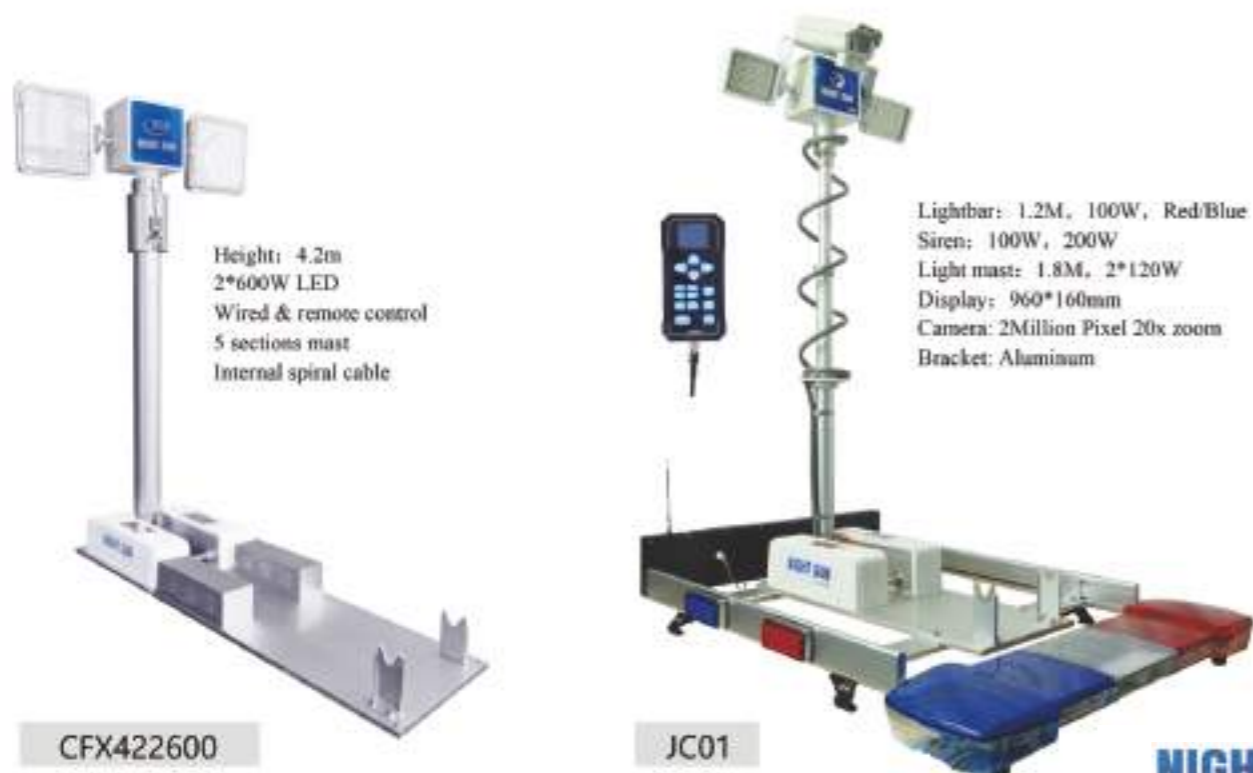

Budhella Vikas Puri New Delhi – 110018 (INDIA)

Catalog2024

rfconnector.in

**New Appearance
Multi-functional
High Brightness**

- DC24V
- 8*100W
- 3-15M (optional)
- Flood/Spot adjustable
- Right/left rotary separately
- Pneumatic mast
- Internal wires
- Reset to hide-way situation

Famous Warning lights

NIGHT SUN

Vehicle Mounted Light Tower Series

Vehicle Mounted Light Tower

NIGHT SUN

Lifting/Lodging Equipment

Pneumatic mast

Manual mast

Electric mast

Tripod mast

Voltage: DC12/24V
Power: 180W
Extended height: 2-5M
Remote: YES
Weight: 50KG+

Heavy duty lodge equipment CD50

Voltage: DC12/24V
Power: 120W
Extended height: 1M
Remote: YES
Weight: 28KG

Light duty lodge equipment CD10

Voltage: DC12/24V
Power: 120W
Angle: 90°
Rpm: 1r/min
Weight: 10KG

Heavy duty antenna platform Y06

Voltage: DC12/24V
Power: 35W
Angle: 90°
Rpm: 4r/min
Weight: 6.5KG

Light duty antenna platform Y02