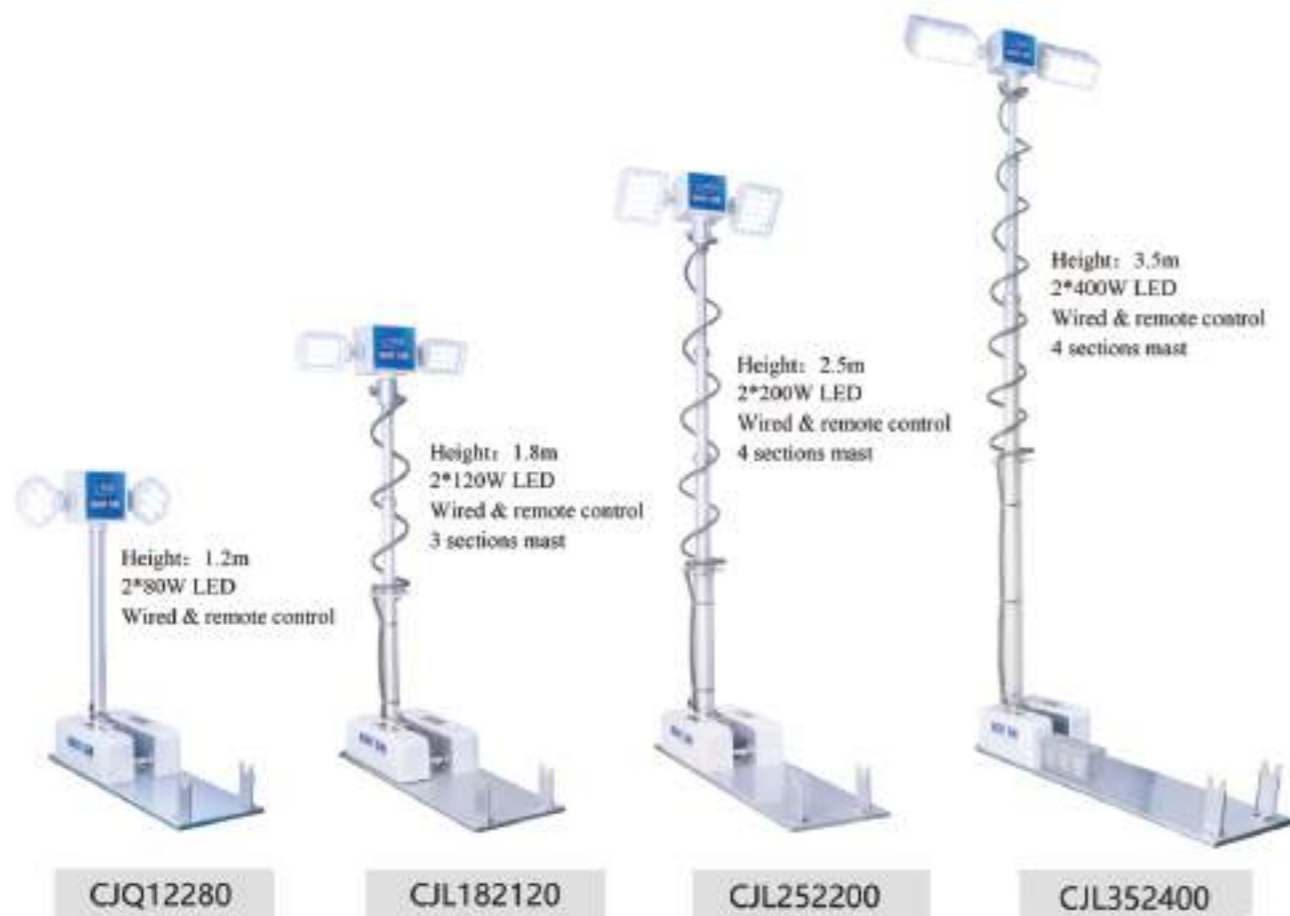

Vehicle Mounted Light Tower Series