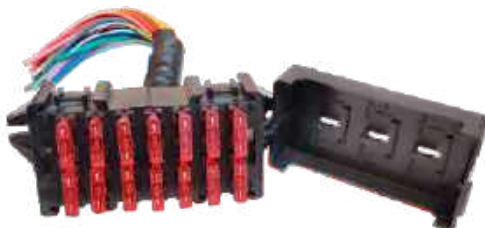

Suitable With : SFB5201M / SFB5208M / SFB5601M List :- 450.00
SFB5422M

Suitable for : Universal Tata Sumo 207 DI / 207 2005 DI /
207 DI Turbo / Sumo Spacio BS II & BS III
(32 Wire, 32 Point, 2 Pcs AC Fuse Dibbi)