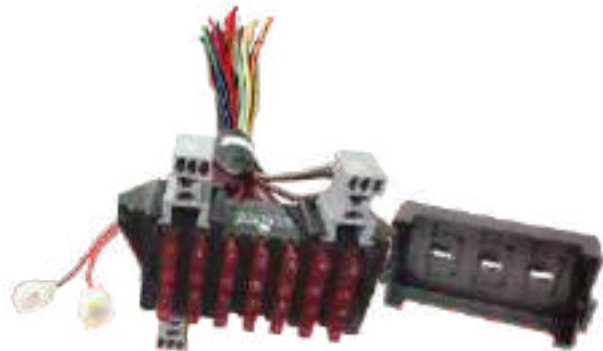

List :- 1200.00

SFB5151C

**Suitable for : ASHOK LEYLAND**

Suitable for : Ashok Leyland 3116 / 3516 / 1616 With 4 Relay (40 Wire + 28 Point)

List :- 1200.00

SFB5181M

Suitable for : Ashok Leyland 4018 / 3116 (23 Wire + 28 Point + 3 Relay 12 Wire)