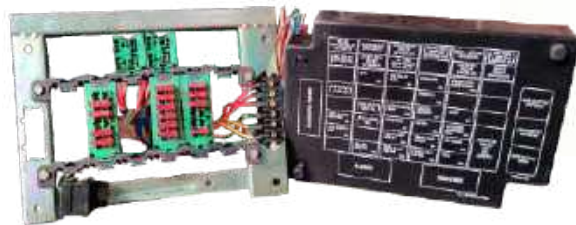

List :- 3000.00

SFB5101S

Suitable for : Square Fuse Box 36 Wire (36 Point) 5 Relay (21 Wire)

List :- 2000.00

SFB5106S

**Suitable for : EICHER CANTER**

Suitable for : Square Fuse Box 30 Wire (30 Point) 4 Relay (16 Wire)