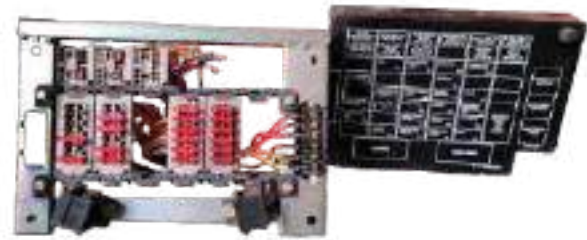

List :- 3000.00

SFB5101S

Suitable for : Square Fuse Box 36 Wire (36 Point) 5 Relay (21 Wire)

List :- 2000.00

SFB5106S

**Suitable for : EICHER CANTER**

Suitable for : Square Fuse Box 30 Wire (30 Point) 4 Relay (16 Wire)