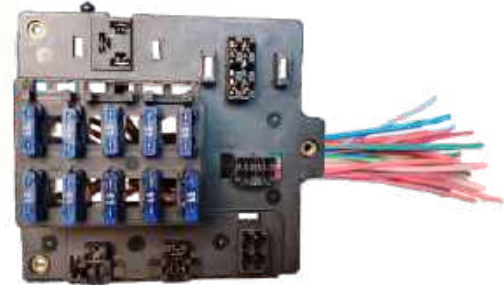

List :- 1200.00

SFB5151C

Suitable for : ASHOK LEYLAND

Suitable for : Ashok Leyland 3116 / 3516 / 1616 With 4 Relay (40 Wire + 28 Point)